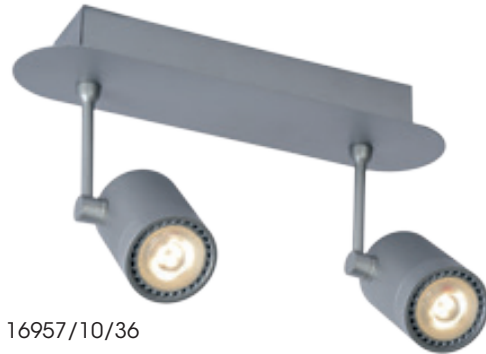

49000/05/31

Spot **RILOU**
26994/05/31

- 1x4,5W/GU10/LED/3000K/320lm/incl.
- H: 12cm/W: 10cm/L: 10cm
- White
- Metal
- spare bulb 49000/05/31

26994/10/31

- 2x4,5W/GU10/LED/3000K/2x320lm/incl.
- H: 12cm/W: 7,5cm/L: 26cm
- White
- Metal
- spare bulb 49000/05/31

26994/15/31

- 3x4,5W/GU10/LED/3000K/3x320lm/incl.
- H: 12cm/W: 7,5cm/L: 42cm
- White
- Metal
- spare bulb 49000/05/31

26994/20/31

- 4x4,5W/GU10/LED/3000K/4x320lm/incl.
- H: 12cm/W: 22cm/L: 22cm
- White
- Metal
- spare bulb 49000/05/31

49000/05/36

Spot **BIRK 2**
16957/05/36

- 1x4,5W/GU10/LED/3000K/320lm/incl.
- Ø: 10cm/H: 14cm
- Silver grey
- Aluminium
- spare bulb 49000/05/36

16957/10/36

- 2x4,5W/GU10/LED/3000K/2x320lm/incl.
- H: 14cm/W: 7cm/L: 28cm
- Silver grey
- Aluminium
- spare bulb 49000/05/36

16957/15/36

- 3x4,5W/GU10/LED/3000K/3x320lm/incl.
- H: 14cm/W: 7cm/L: 40cm
- Silver grey
- Aluminium
- spare bulb 49000/05/36